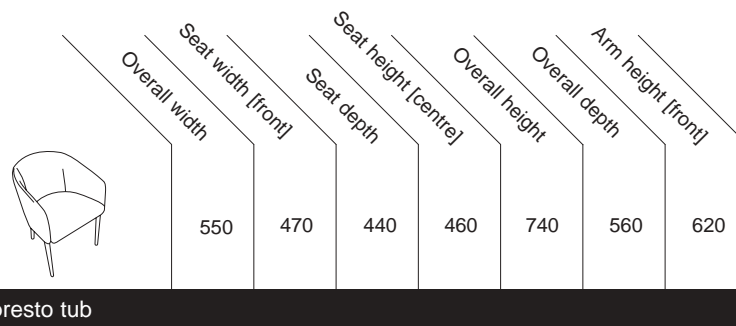

The chair is supported by a four-legged frame made of high tensile rounded steel tubing finished in powdercoat or chrome.

presto tub

Codes - 1400F - fabric, 1400L - leather.

schiaavello

www.schiavello.com